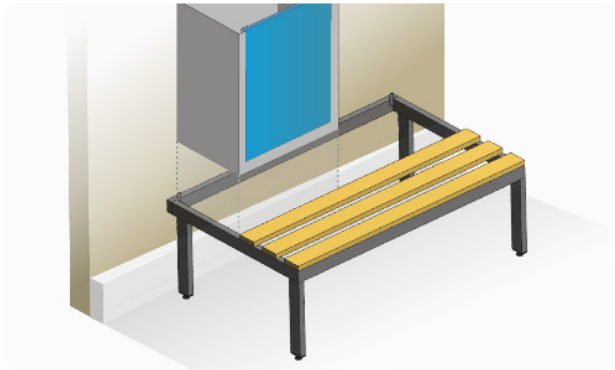

OPTIONAL EXTRA

LOCKER STAND SEATS

- Steel frame durable powder paint coated
- Frame Colour: paint from the standard Garran range
- Seat slats colours:
  Ash Slats -20mm thick clear varnish
  SGL standard Garran range - 10mm thick
- Seat slats fixed through via the underside of the frame
- Suitable for locker depths: 300, 375 and 450mm
- Optional extra - aluminium frame, Silver texture finish

STAND SEATS