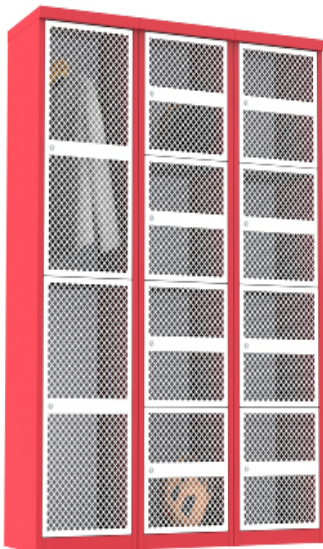

STANDARD SPECIFICATION

- Free-standing unit
- Steel Carcass / Wire Mesh Doors
- Standard paint finishes
- Spot welded design
- Key lock, supplied with 2 keys
- Unique one piece base
- Flush sides, fully welded carcass
- Side and back gang holes: nuts + bolts supplied
- Locker doors are fitted with a vertical stiffener for added strength

OPTIONAL EXTRAS

- Lock options: Hasp & staple, Dual £1 coin lock, Token lock, Digital combination lock, Mechanical lock
- Numbering system
- Optional sloping top
- Locker Stands and seats
- Additional fittings - coat rails, hooks
- Vinyl graphic prints
- Bespoke / Premium paints

1800 HIGH LOCKERS

VISI**D1 H 1800mm	VISI**D2 H 1800mm	VISI**D3 H 1800mm	VISI**D4 H 1800mm
Options	Options	Options	Options
W 450 X D 525* W 525 X D 600* W 600 X D 600*	W 450 X D 450 DOOR H 835mm	W 450 X D 450 DOOR H 568mm	W 450 X D 450 DOOR H 425mm
Includes shelf 350mm from top + two rear coat hooks *Includes a coat rail + one rear coat hook	Includes two coat rear hooks in each locker	No internal fittings	No internal fittings

Bespoke options available
email [projects@
garran-workspaces.co.uk](mailto:projects@garran-workspaces.co.uk)
for your FREE quote