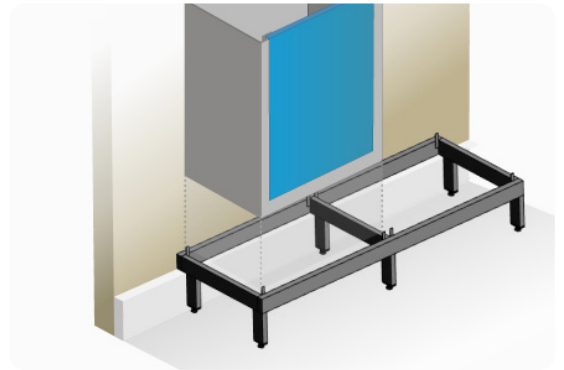

STAND SEATS

H 400mm
L 600, 750, 900, 1200, 1350, 1500, 1800mm
D 300 and 400mm

LOCKER STANDS

- Steel frame durable powder paint coated
- Frame Colour: paint from the standard Garran range
- Adjustable feet
- Welded construction
- Suitable for locker depths: 300, 375 and 450mm
- Optional extra - aluminium frame, Silver texture finish

LOCKER STANDS

H 150mm
L 300, 450, 600, 750, 900, 1125, 1200, 1350, 1500, 1800mm
D 300, 375, 450mm

SUSTAINABLE DESIGN

Ongoing investment in facilities, equipment and systems means we continuously improve business efficiency, whilst significantly enhancing the working environment for our people.