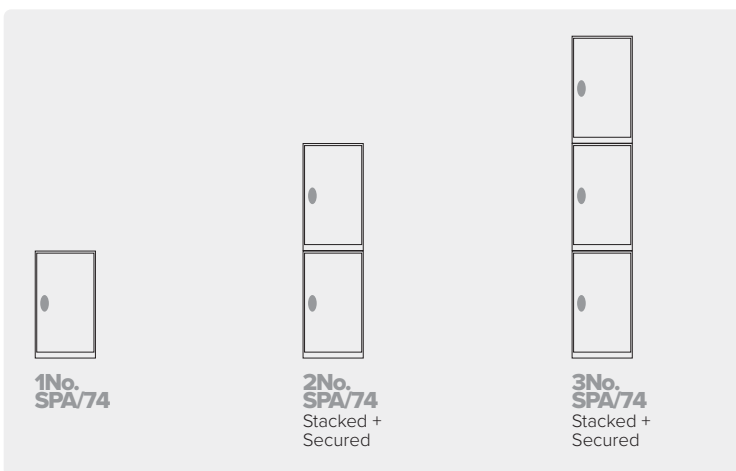

CONFIGURATIONS

730H MODULES