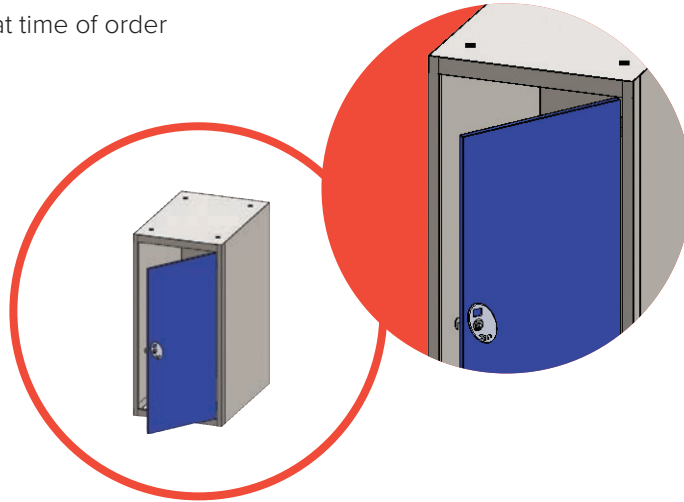

STANDARD SPECIFICATION

- Steel Carcass / Doors
- Spot welded design
- Coated in our standard hard-wearing scratch/ knock-resistant powder paint
- Secure key lock, supplied with 2 keys
- Maintenance friendly, indoor use
- Gang holes
- Stackable maximum of 3 high recommended
- Delivered assembled, supplied empty
- Note if you would like a top unit with no holes for stacking please specify at time of order

OPTIONAL EXTRAS

- Accessories / Internal fittings - hooks
- Lock options
- Perforated, ventilated
- Bespoke / Premium paints and finishes

730H MODULE