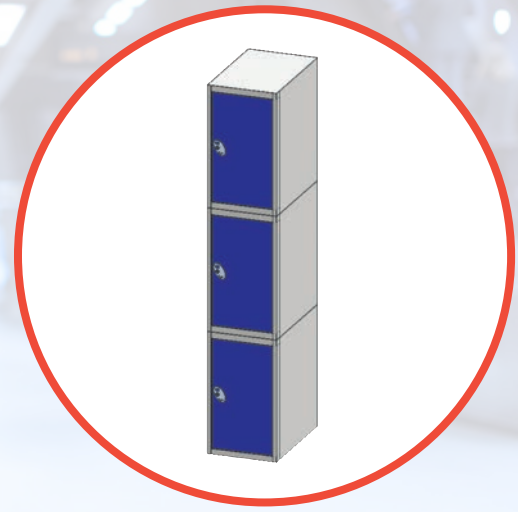

INTRODUCING

SPACE. Providing the best storage for the best bikes. Supporting cycling to work.

SPACE

Folding Bike Lockers

SPACE OVERVIEW

SPACE our established folding bike locker solution. Manufactured in our UK facility from strong steel. High quality and practical. Personalise with our range of configurations and colours. SPACE is easy to install and easy to clean.

Products are made to order, so your order gets the attention to detail it deserves. Please call for alternative and bespoke requests on **02920 859600**

SPACE BENEFITS

- Secure and lockable
- Encouraging healthier, happier and wealthier employees
- Streamline design, providing maximum capacity and space efficiency
- High quality and practical
- Strong and durable
- Supporting cycling to work - cleaner air and reduced pollution

COMPANY STANDARDS & MEMBERSHIPS