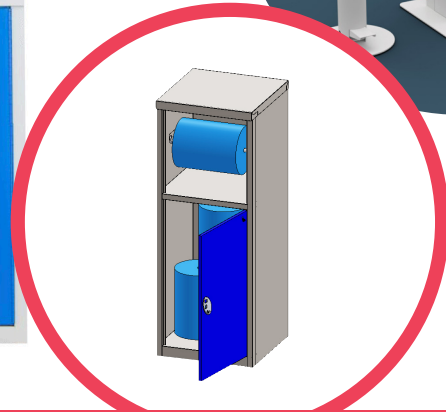

INTRODUCING

LOGIC. Encouraging happier and healthier employees and customers.

LOGIC

Well-being and Hygiene Hub Range

LOGIC OVERVIEW

Our range of Well-being and Hygiene Hubs are suitable for numerous sectors and can help provide a clean and healthy environment. Promoting a regular cleaning schedule our Hygiene Hubs can have a great impact on organisation efficiency and help achieve results. Personalise with our range of configurations, colours and accessories. LOGIC is easy to install and easy to use.

COMPANY STANDARDS & MEMBERSHIPS

STANDARD SPECIFICATION

- Free-standing unit
- Steel carcass / Steel inset doors
- Standard paint + board finishes
- Spot welded design
- SGL decorative top
- Rectangular drop through holes
- Plastic bin and standard fixed shelf included
- Note - see configuration detail below
- Key lock, supplied with 2 keys

TOP VIEW
3 Drop through holes

HYGIENE HUB

LOG/HH/1110
H 1100mm
W 1000mm
D 450mm

INSIDE VIEW
SGL worktop
1 Plastic bin
2 Steel shelves

TOP VIEW
1 Drop through hole

STANDARD SPECIFICATION

- Free-standing steel unit
- Finishes; Black, White or Silver
- Options to suit your requirement, 5 litre or 1 litre, foot pedal or hand pump
- NOT supplied with bottles, pumps or sanitiser solutions
- MOQs apply