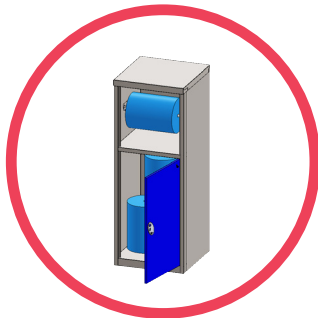

1200H CLEAN CUBBY