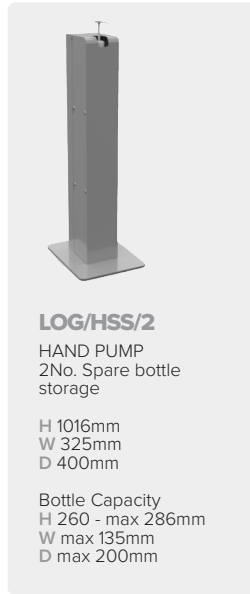

STANDARD SPECIFICATION

- Free-standing steel unit
- Finishes; Black, White or Silver
- Options to suit your requirement, 5 litre or 1 litre, foot pedal or hand pump
- NOT supplied with bottles, pumps or sanitiser solutions
- MOQs apply

OPTIONAL EXTRAS

- Vinyl graphic prints

HAND SANITISER STANDS