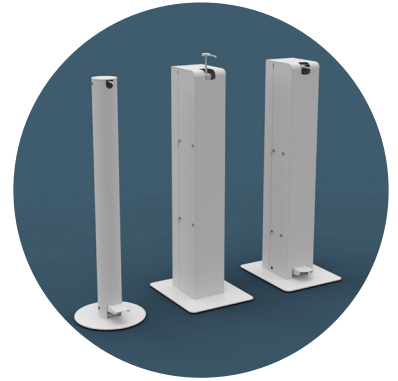

LOG128
H 1100mm
W 800mm
D 450mm

INSIDE VIEW
SGL worktop
2 Plastic bins 39Ltr
1 Steel shelf

TOP VIEW
2 Drop through holes

1000 WIDE CUPBOARD

LOG1210
H 1100mm
W 1000mm
D 450mm

INSIDE VIEW
SGL worktop
3 Plastic bins 39 Ltr
1 Steel shelf

TOP VIEW
3 Drop through holes

HYGIENE HUB

LOG/HH/1110
H 1100mm
W 1000mm
D 450mm

INSIDE VIEW
SGL worktop
1 Plastic bin
2 Steel shelves

TOP VIEW
1 Drop through hole

STANDARD SPECIFICATION

- Free-standing steel unit
- Finishes; Black, White or Silver
- Options to suit your requirement, 5 litre or 1 litre, foot pedal or hand pump
- NOT supplied with bottles, pumps or sanitiser solutions
- MOQs apply

OPTIONAL EXTRAS

- Vinyl graphic prints

HAND SANITISER STANDS

STANDARD SPECIFICATION

- Free-standing unit
- Steel carcass / steel inset door
- Standard paint + board finishes
- Spot welded design
- Standard fixed shelf included
- Paper towel rail supplied
- Key lock, supplied with 2 keys