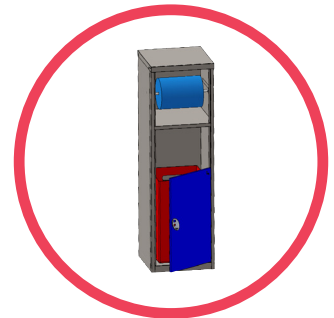

1500H CLEAN CUBBY