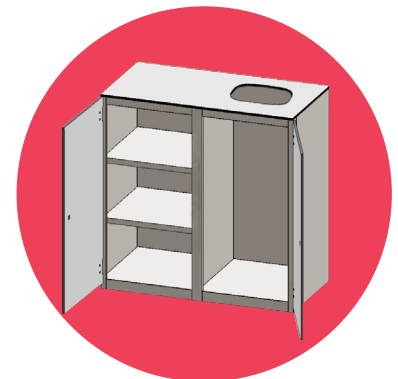

COMPANY STANDARDS & MEMBERSHIPS

STANDARD SPECIFICATION

- Free-standing unit
- Steel carcass / Steel inset doors
- Standard paint + board finishes
- Spot welded design
- SGL decorative top
- Rectangular drop through holes
- Plastic bin and standard fixed shelf included
- Note - see configuration detail below
- Key lock, supplied with 2 keys

LOG128
H 1100mm
W 800mm
D 450mm

INSIDE VIEW
SGL worktop
2 Plastic bins 39Ltr
1 Steel shelf

TOP VIEW
2 Drop through holes

1000 WIDE CUPBOARD

LOG1210
H 1100mm
W 1000mm
D 450mm

INSIDE VIEW
SGL worktop
3 Plastic bins 39 Ltr
1 Steel shelf

TOP VIEW
3 Drop through holes

HYGIENE HUB

LOG/HH/1110
H 1100mm
W 1000mm
D 450mm

INSIDE VIEW
SGL worktop
1 Plastic bin
2 Steel shelves

TOP VIEW
1 Drop through hole

STANDARD SPECIFICATION

- Free-standing steel unit
- Finishes; Black, White or Silver
- Options to suit your requirement, 5 litre or 1 litre, foot pedal or hand pump
- NOT supplied with bottles, pumps or sanitiser solutions
- MOQs apply

OPTIONAL EXTRAS

- Vinyl graphic prints

HAND SANITISER STANDS

STANDARD SPECIFICATION

- Free-standing unit
- Steel carcass / steel inset door
- Standard paint + board finishes
- Spot welded design
- Standard fixed shelf included
- Paper towel rail supplied
- Key lock, supplied with 2 keys