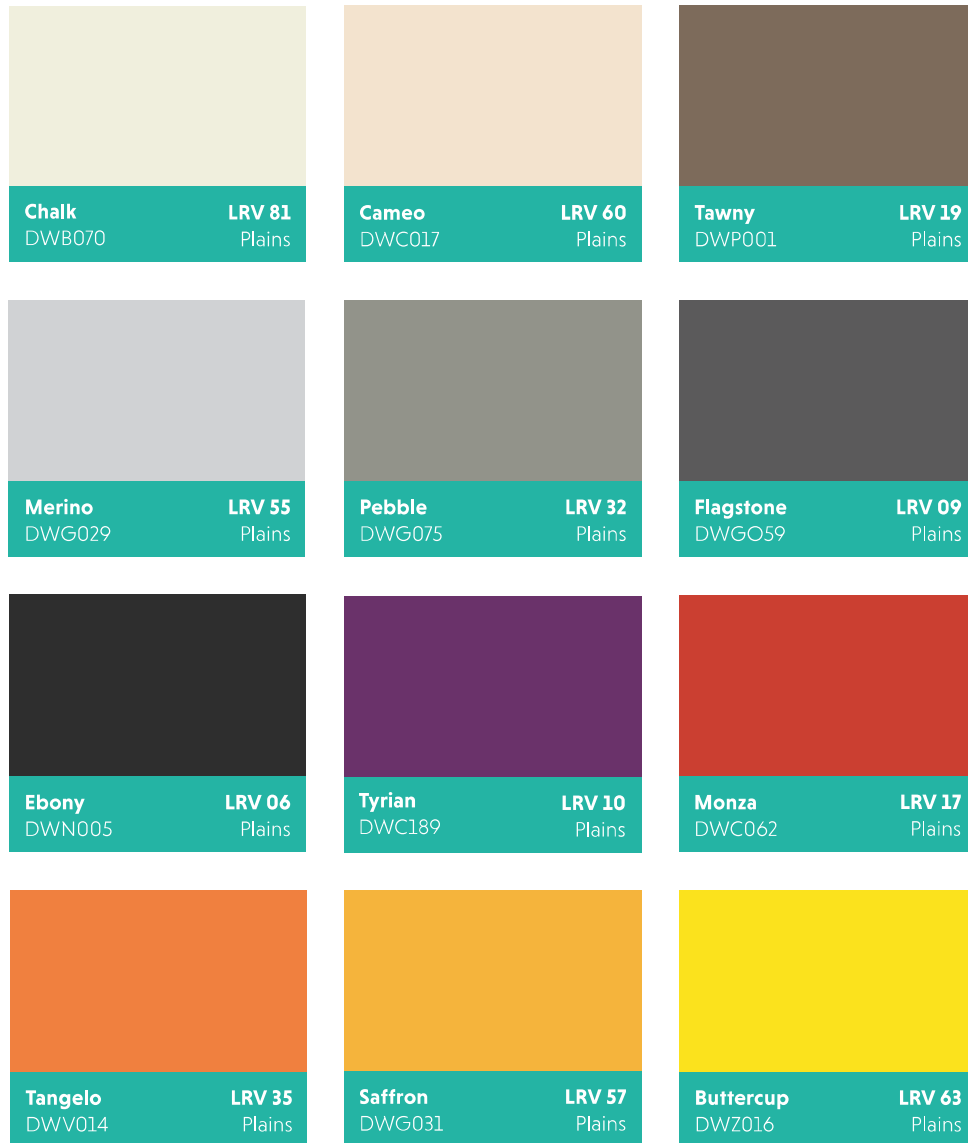

Washroom Colour Selector

Cubicles | Duct Systems | Vanity Units

Panels & Vanity Colours

Plains, Patterns and Woodgrains

A carefully curated selection of bold, pastel, woodgrain and patterned hues, to enhance any washroom space.

Further Information

Notice – colour appearance may vary from this printed swatch, we offer a 48hr sample service, and recommend you order samples of the colours you are interested in to give an accurate colour match.

Cypriot Oak LRV 48
DWC180 Woodgrains

French Walnut LRV 15
DWN026 Woodgrains

Sandy Wenge LRV 37
DWB100 Woodgrains

Smokey Wenge LRV 10
DWB101 Woodgrains

Panels & Vanity Colours

Textures

Athens LRV 50
DWM134 Textures

Grey Stipple LRV 54
DWM001 Textures

Slate Stipple LRV 13
DWM003 Textures